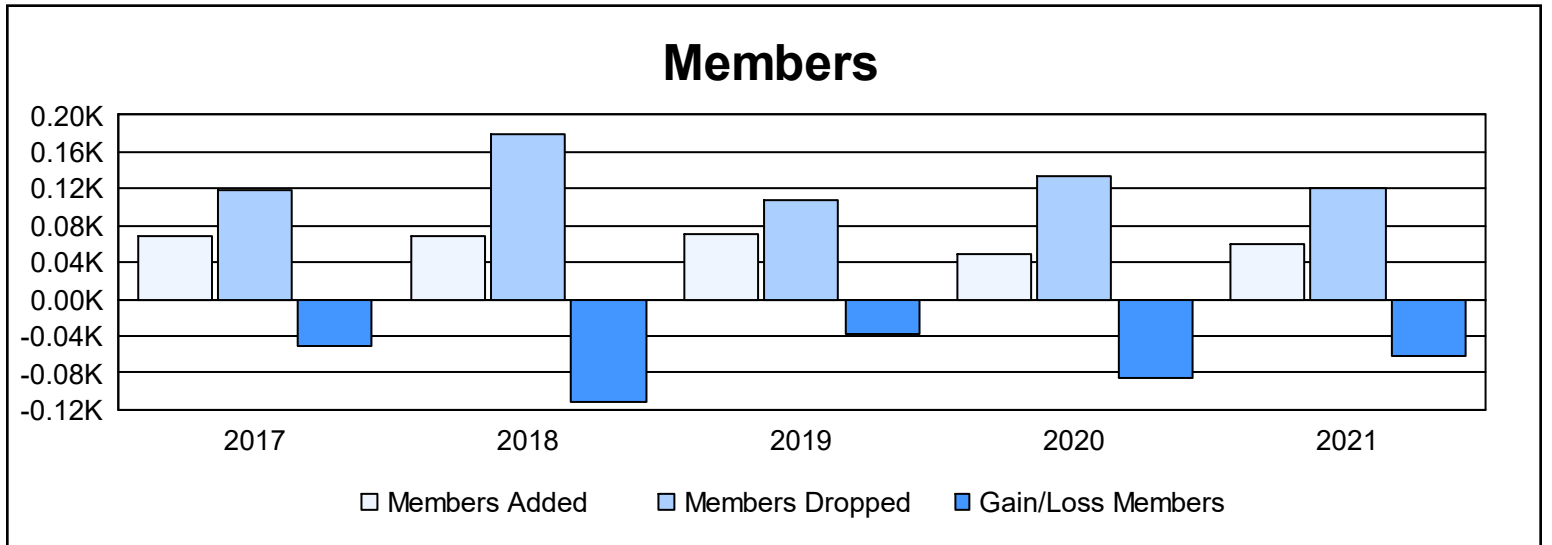

Year	New Clubs	Dropped Clubs	Gain/ Loss Clubs	New Members	Charter Members	Reinstate Members	Transfer Members	Total Member Added	Total Members Dropped	Gain/ Loss Members
2016-2017	0	0	0	64	0	0	4	68	119	-51
2017-2018	0	1	-1	61	2	0	6	69	180	-111
2018-2019	0	3	-3	56	2	2	11	71	108	-37
2019-2020	0	2	-2	44	0	0	4	48	133	-85
2020-2021	0	2	-2	44	1	1	13	59	121	-62
<b>Average</b>	<b>0</b>	<b>2</b>	<b>-2</b>	<b>54</b>	<b>1</b>	<b>1</b>	<b>8</b>	<b>63</b>	<b>132</b>	<b>-69</b>

### Membership Composition June 2021 Cumulative