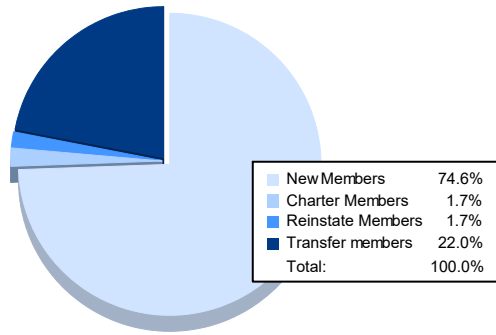

Year	New Clubs	Dropped Clubs	Gain/ Loss Clubs	New Members	Charter Members	Reinstate Members	Transfer Members	Total Member Added	Total Members Dropped	Gain/ Loss Members
2016-2017	0	0	0	64	0	0	4	68	119	-51
2017-2018	0	1	-1	61	2	0	6	69	180	-111
2018-2019	0	3	-3	56	2	2	11	71	108	-37
2019-2020	0	2	-2	44	0	0	4	48	133	-85
2020-2021	0	2	-2	44	1	1	13	59	121	-62
<b>Average</b>	<b>0</b>	<b>2</b>	<b>-2</b>	<b>54</b>	<b>1</b>	<b>1</b>	<b>8</b>	<b>63</b>	<b>132</b>	<b>-69</b>

### Membership Composition June 2021 Cumulative